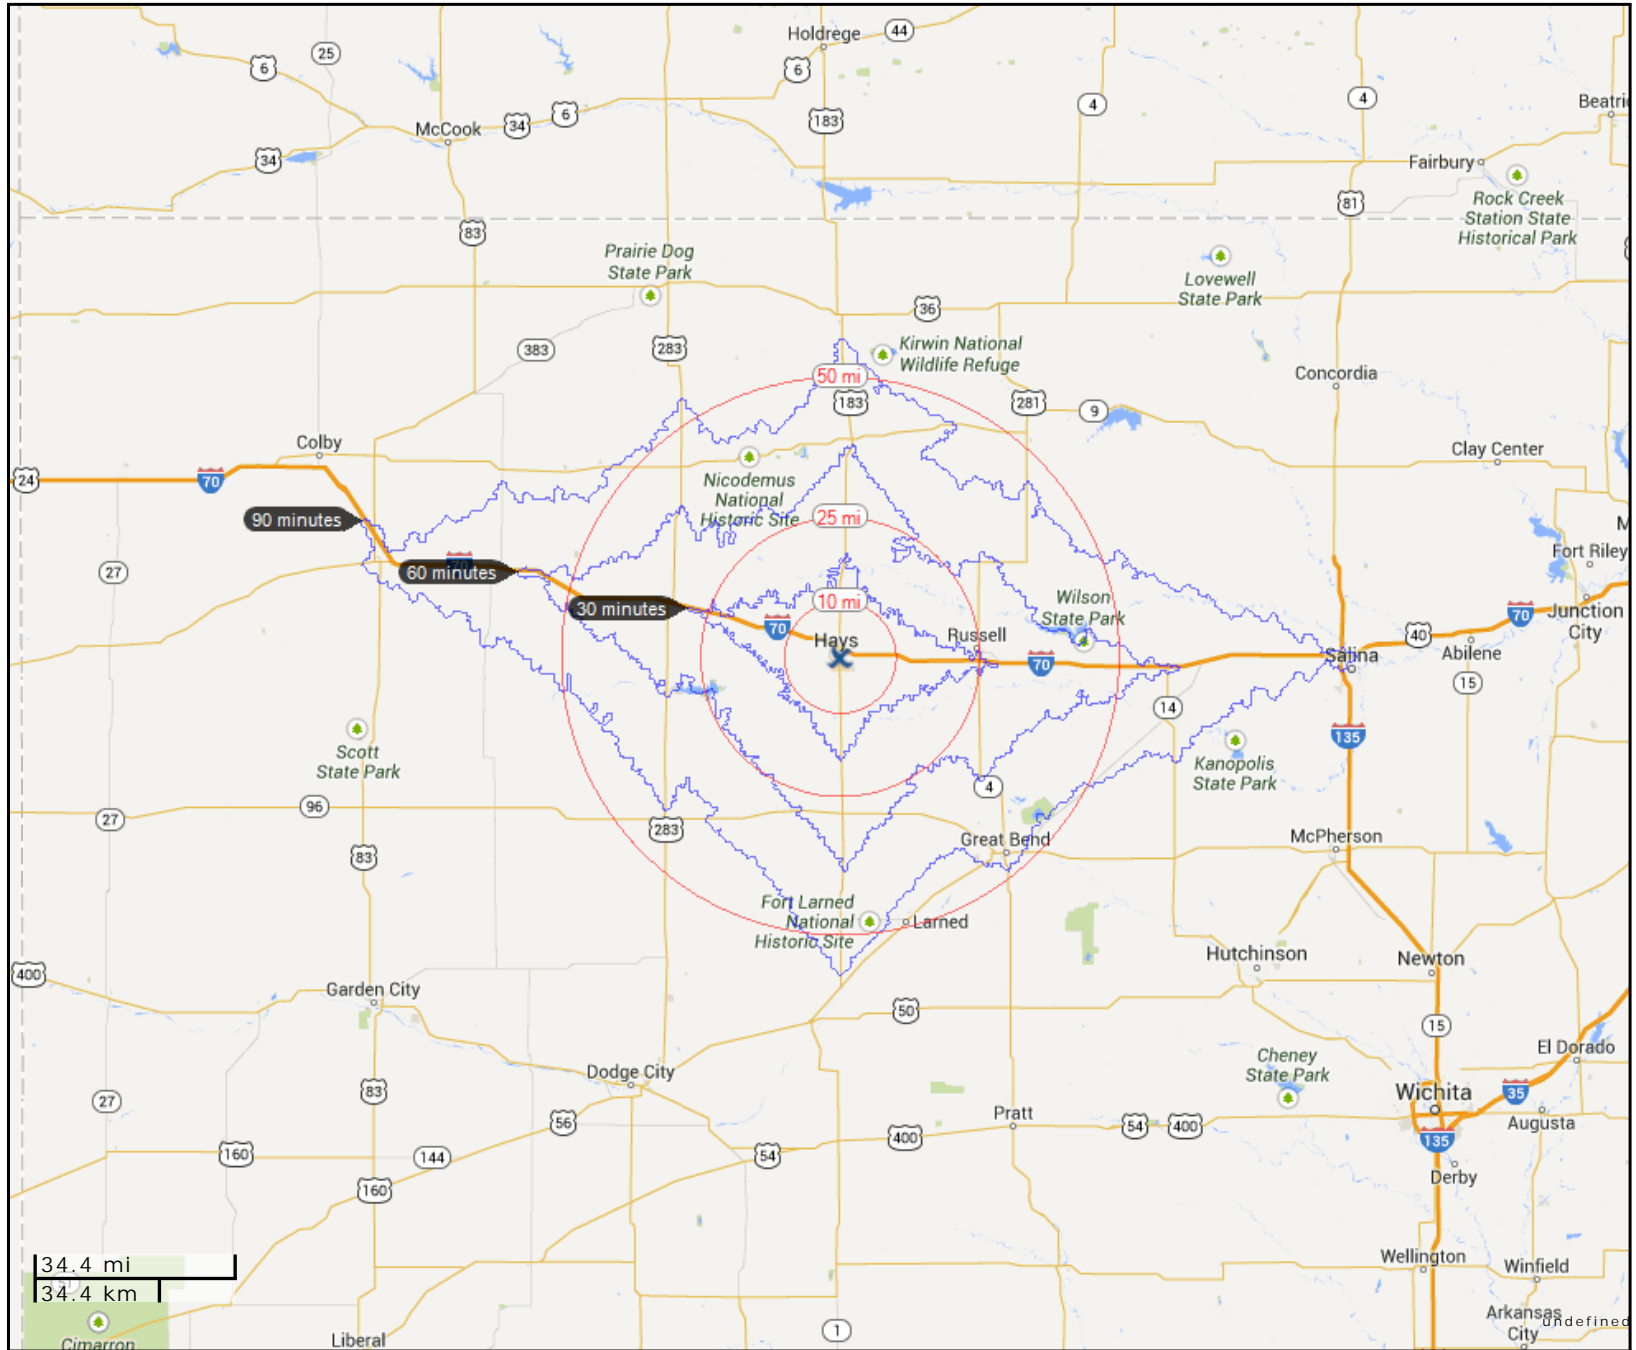

### Legend

- Location
- Rings 10,25,50 mi
- Drivetime 30,60,90 minutes

### Location

ksbdc  
2100 Vine Street  
Hays, Kansas, 67601  
38.877724, -99.317838